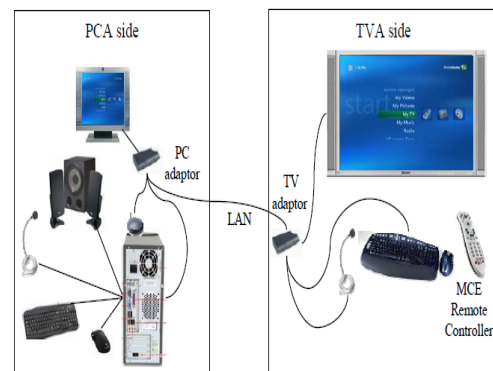

DESCRIPTION: Wireless Display Mini Box (TX Box)-PC Adapter (PCA)

Approved Signatures	鉅景科技 股份有限公司
	Contact Person:

1. INTRODUCTION

Wireless Display Mini Box will enable a simple and easy connection between any PC and TV. It offers users a cable-free option to get pictures, videos and other media onto televisions from PCs. Your home television will become a virtual PC, which can browse the web, access internet, stream videos, play games, and enjoy photos, even use Facebook, MSN, Skype and much more. WiDi Box supports high definition media playback capabilities with capture function – The video of PC side is copied by wireless through our product and the video is displayed by HDMI on TV side. You can play the high definition 1080p video on HDTV at anyway you like. The WiDi Box is a pair of two boxes, TX Box and RX Box, and they would provide the best performance for your TV. A TX Box is connected to PC, so called PC Adapter (PCA). A RX Box is connected to TV, so called TV Adapter (TVA).

2. FEATURE

- All standard VGA resolutions from 640x480 to 1920x1080 at 60Hz

New popular wide screen formats

- 1440x900
- 1400x1050
- 1680x1050
- 1360x768

Input and Output frame rate

- 640x480~800x600 @ 30fps
- 1024x768 @ 30fps
- 1280x1024~1680x1050 @ 30fps
- 1920x1080 @ 25fps

- Video resolution, input and output
- Audio : Stereo L/R
- Plug and Play installation
- Auto discovery, setup, and connect
- Adjustable network bandwidth
- Supports lock to the PC Adapter (PCA)
- Supports OSD on TV, show list of PCAs, allow selections of PCA to connect with TV Adapter (TVA)